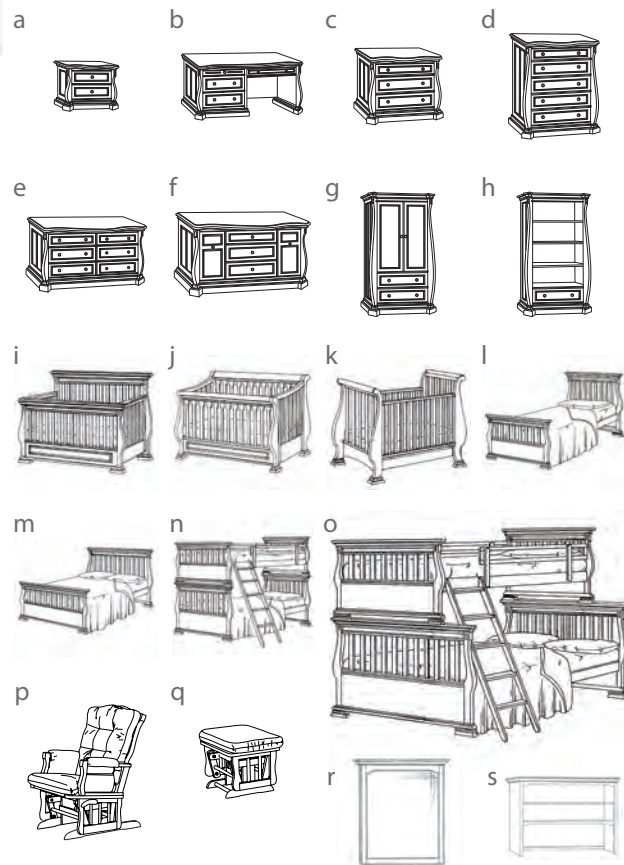

solid hardwood & veneer  
construction

top quality  
european-style  
adjustable door hinges

high-end european  
triggered drawer glides

dove-tail joint  
construction

	piece name	model #	l	w	h
a	night table	07351-1	28.0	18.0	25.0
b	student desk	07352-1	56.0	20.0	31.0
c	3 drawer chest	07353-1	40.0	20.0	35.3
d	5 drawer chest	07355-1	40.0	20.0	53.8
e	6 drawer dresser	07356-1	56.0	20.0	35.3
f	grand baby caddy	07357-1	56.0	20.0	35.3
g	armoire	07358-1	41.5	14.0	70.0
h	book case	07359-1	41.5	21.0	70.0
i	stages crib I	07650-1	55.5	35.0	46.3
j	stages crib II	07650-2	61.3	32.0	47.5
k	convertible crib	07550-1	63.0	29.5	47.0
l	twin size bed	07750-1	81.3	45.8	41.0
m	full size bed	07750-2	81.3	61.3	41.0
n	twin bunk bed	07750-3	81.3	45.8	72.3
o	twin over full bunk	07750-4	81.3	61.3	72.3
p	glider rocker	07850-1	32.0	25.0	40.0
q	ottoman	07851-1	21.0	16.5	16.5
r	universal mirror	07311-1	34.5	2.0	40.0
s	universal hutch	07310-1	55.5	12.8	44.0